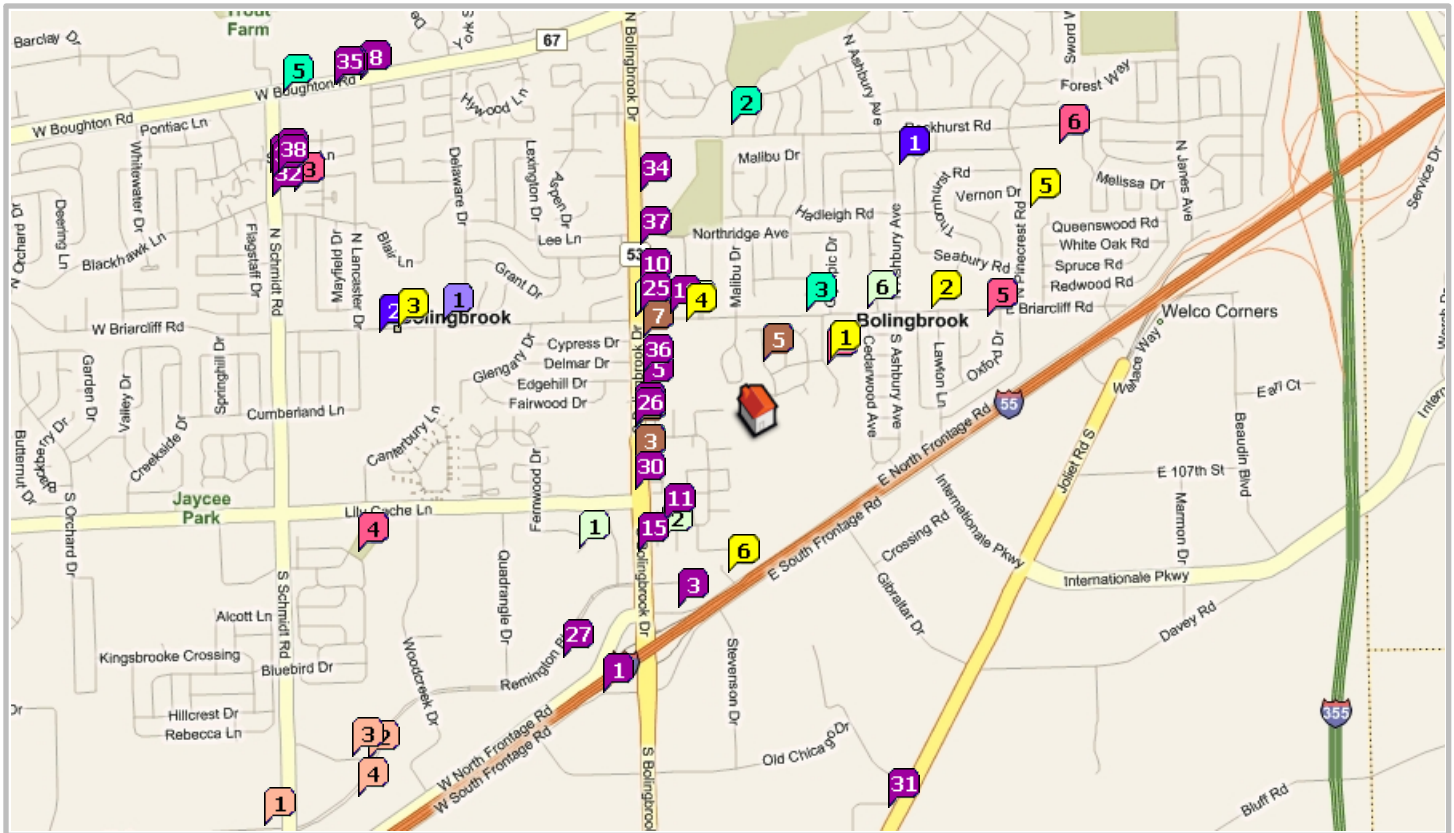

435 Salem Square, Bolingbrook, IL 60440

1" ~ 0.59 miles

Kale Realty
kalerealty.com
800-583-1905

Daycare Centers

1. **Creative Children's Preschool**
  2 Brookside Ct - 0.54mi
  (630) 759-5399
2. **Future Leaders Day Care**
  404 Gainsborough Ct - 0.38mi
  (630) 739-7114
3. **Lil' Miracles Children's Center LLC**
  - 0.38mi
  (815) 436-1075
4. **New Beginnings Christian Montesso...**
  151 E Briarcliff Rd - 0.30mi
  (630) 783-9174
5. **Oliver Day Care**
  - 0.38mi
  (630) 770-0300
6. **Peter Pan Early Learning Center**
  314 E Briarcliff Rd - 0.49mi
  (630) 739-3765

Fitness Clubs

1. **Bolingbrook Park District**
  200 Lindsey Ln - 2.38mi
  (630) 759-2727
2. **Bolingbrook Park District**
  321 Malibu Dr - 0.82mi
  (630) 739-1705
3. **Bolngbrook Park District**
  230 E Briarcliff Rd - 0.37mi
  (630) 739-1300
4. **Boughton Ridge Golf Course**
  335 E Boughton Rd - 1.38mi
  (630) 739-4100
5. **Curves**
  489 W Boughton Rd - 1.52mi
  (630) 226-9181
6. **La Fitness**
  506 N Janes Ave - 1.98mi
  (630) 739-7022

Grocery Stores (cont.)

2. **Dominick's Finer Foods**
  271 S Bolingbrook Dr - 0.28mi
  (630) 759-1838
3. **Food 4 Less**
  271 S Bolingbrook Dr - 0.28mi
  (630) 226-0212
4. **Hometown Pantry**
  114 S Bolingbrook Dr - 0.34mi
  (630) 739-6617
5. **Jues Food Incorporated**
  149 Wethersfield Ln - 0.19mi
  (630) 783-2843
6. **MI Pueblo Market Incorporated**
  233 S Bolingbrook Dr - 0.25mi
  (630) 679-1712

Grocery Stores - Supermarkets

7. **Aldi**
  126 S Bolingbrook Dr - 0.33mi

Fire Stations

1. **Bolingbrook Police Department**
  375 W Briarcliff Rd - 0.99mi
  (630) 226-8540

Grocery Stores

1. **Dollar General**
  239 S Bolingbrook Dr - 0.25mi
  (630) 759-9857

8. **Jewel-Osco**
  126 E Boughton Rd - 1.20mi
  (630) 739-9656